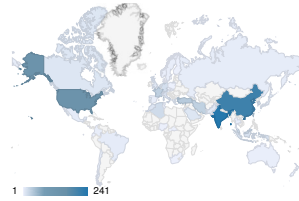

### Views by geography

Top countries	Rank	Views	Pct
India	1	241	24%
China	2	211	21%
United States	3	141	14%
Taiwan	4	41	4%
Turkey	5	37	4%