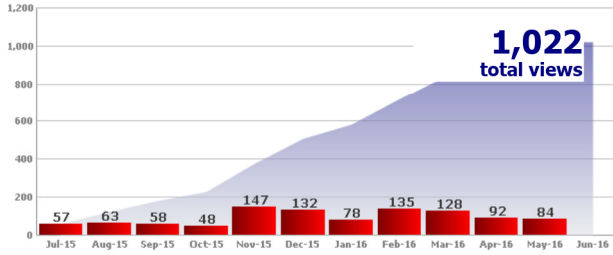

Download this dashboard

[View Article](#)

### Views by geography

Top countries	Rank	Views	Pct
India	1	241	24%
China	2	211	21%
United States	3	141	14%
Taiwan	4	41	4%
Turkey	5	37	4%

### Trend and cumulative views